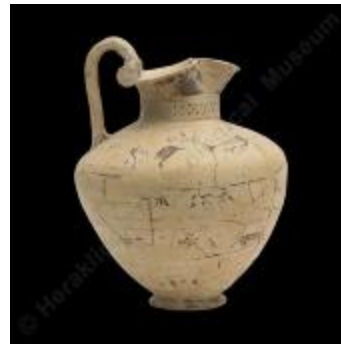

Clay burial hydria (?22189)

Clay trefoil oenochoe (?24227)