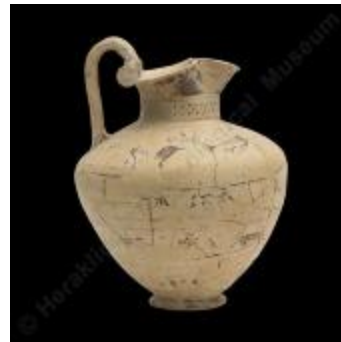

Clay burial hydria (?22189)

Clay trefoil oenochoe (?24227)