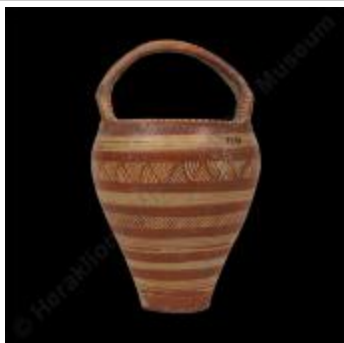

Chalice with painted and relief decoration (?8959)

Kalathos (?9251)