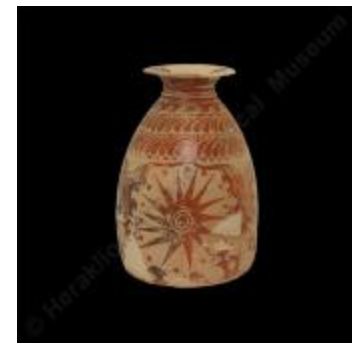

Clay Cypriot trefoil oenochoe (?24232)

Clay kotyle (?24234)

Clay hydria with zoomorphic false spout (?24257)

Clay zoomorphic vase with anthropomorphic spout (?24258)

Large amphora (?24262)

Small pithos-rhyton with figure-of-eight shields (?24296)