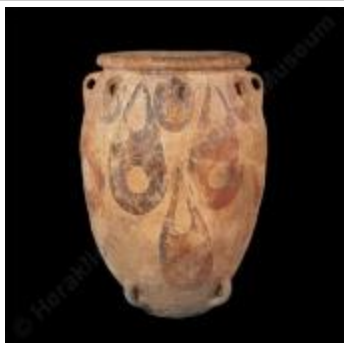

Juglets (?2184)

Clay figurine head (?2186)

Handleless conical cup (?2202)

Cup-rhyton with decoration of double axes (?2272)

Beaked jug with relief decoration (?2399)

Cup-rhyton (?2484)

Ovoid pithos (?2514)

Clay shrine model (?2582)