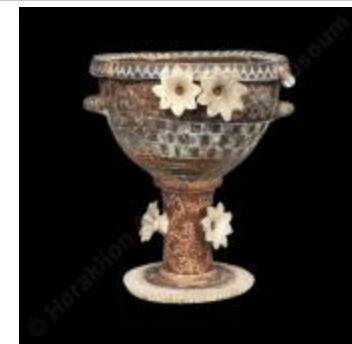

Kamares Ware semiglobular cup with elaborate decoration and particularly fine walls (?10570)

Ovoid pithos (?10574)

Fruit-stand with two sets of dancers (?10576)

Three-handed jug with relief shells and painted decoration (?10577)