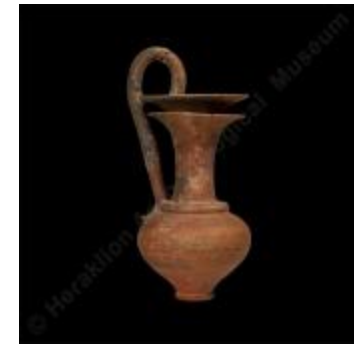

Human figurine (?2716)

Jug with double rim (?2776)