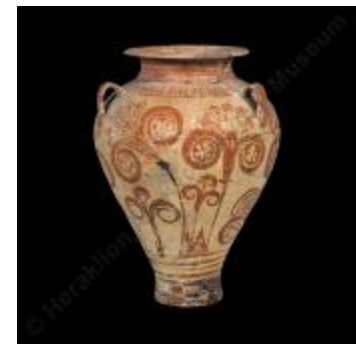

Two-spouted askos (?6337)

Palace Style pithoid jar (?6495)