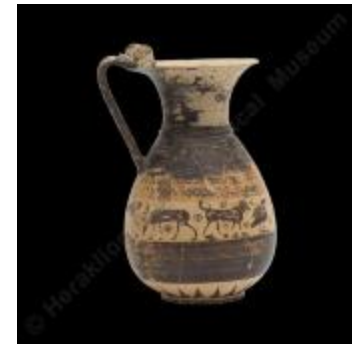

Clay Wild Goat Style dinos (?22216)

Foot models (?22249?, ?)

Double jug with decoration of crocuses and foliate bands (?23213)

Clay trefoil oenochoe (?24227)

Clay Corinthian olpe (?24228)

Clay cup (?24231)