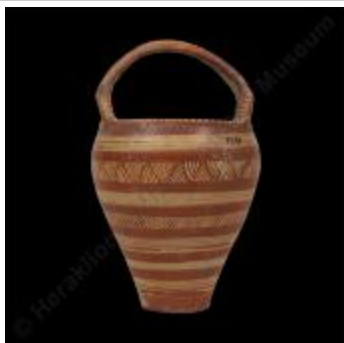

Chalice with painted and relief decoration (?8959)

Clay flask (?9039)

Storage pithos (?9122)

Clay chest larnax with painted decoration (?9249)

Kalathos (?9251)

Lamp with copulation scene (?9282)

Clay figure of goddess with upraised arms (?9305)