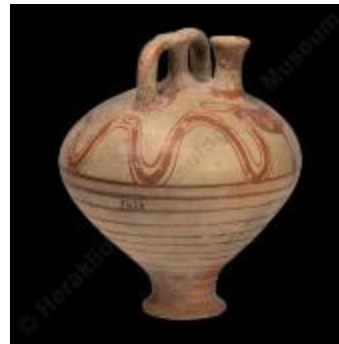

Clay Pyrgos Ware cup (?7485)

Stirrup jar with octopus (?7636)